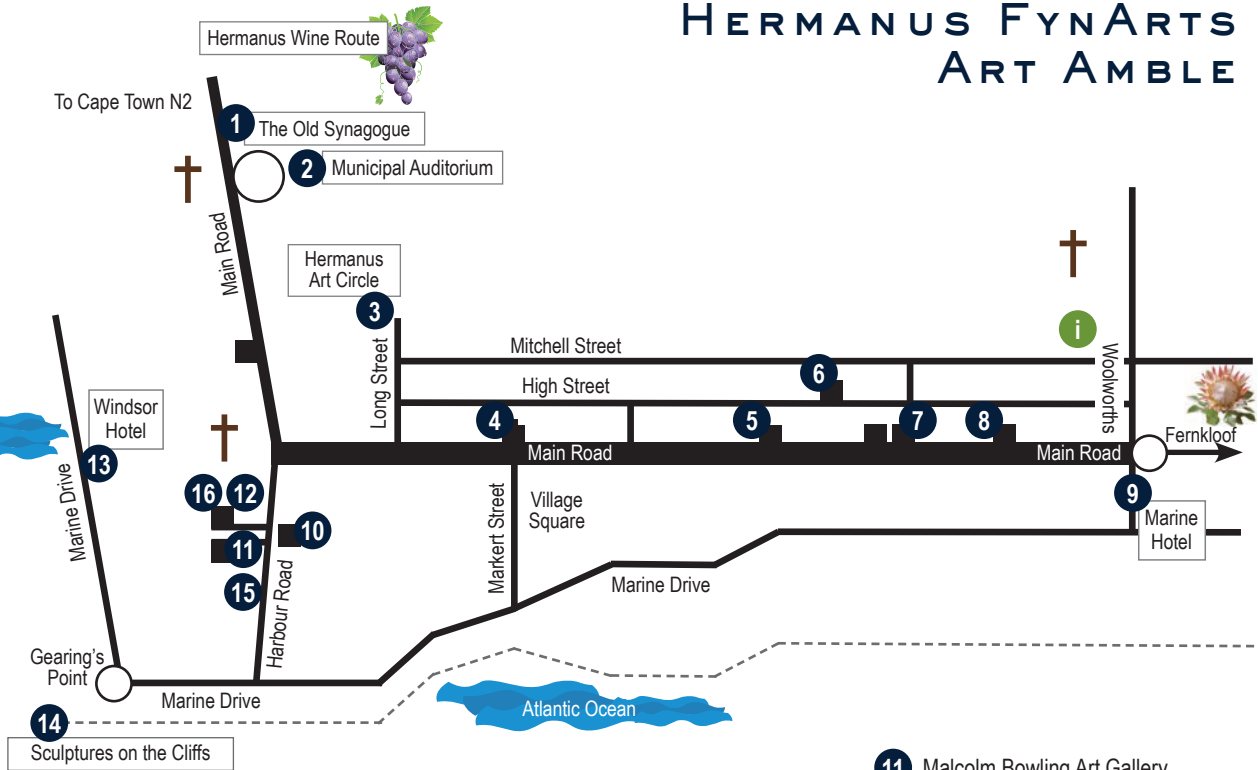

HERMANUS FYNARTS ART AMBLE

Hermanus Wine Route

To Cape Town N2

1 The Old Synagogue

2 Municipal Auditorium

Hermanus Art Circle

3

Mitchell Street

10

4

Main Road

5

7

8

9

Marine Hotel

Gearing's Point

14

Marine Drive

Atlantic Ocean

Sculptures on the Cliffs

1 The Old Synagogue Exhibition

2 Municipal Auditorium

3 Hermanus Art Circle

12 Abalone Art Gallery

13 Windsor Hotel

14 Sculptures on the Cliffs

15 Lembu Gallery & Studio

16 The Courtyard Sculpture Garden