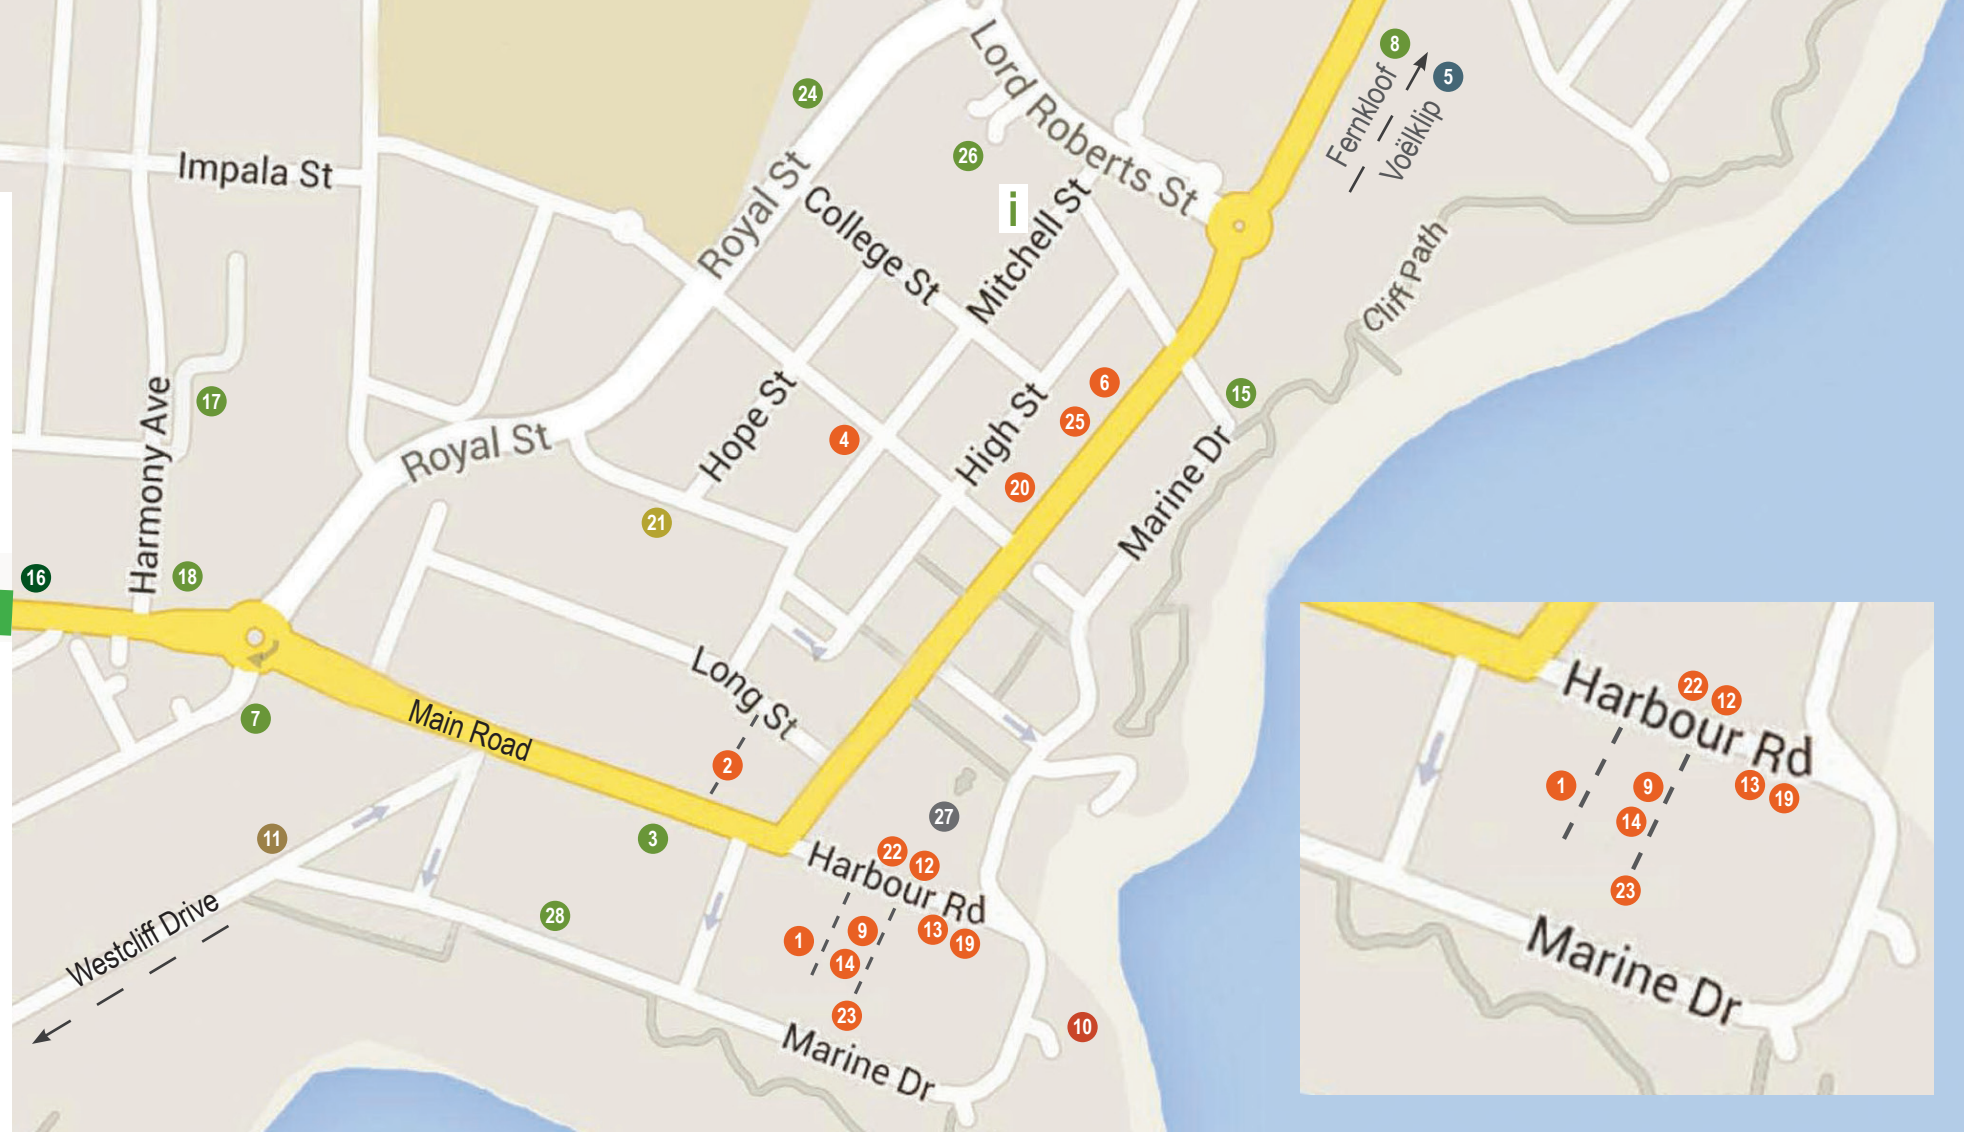

**HEMEL EN AARDE VILLAGE**

- Daniël Kok Gallery
- Ralph Walton Gallery
- Wine Village

**HERMANUS WINE ROUTE**

TO CAPE TOWN N2 R43

- Benguela Cove Estate
- Youth Cafe, Zwelihle

**ONRUS**

- Dutch Reformed Church
- Mission's House Gallery, De Villiers Street
- Home Studio Exhibition

**NEW HARBOUR**

- Harbour Rock
- Heart Shed
- Ski Boat Club

- 1 Abalone Art Gallery and Courtyard Sculpture Garden
- 2 Adèle Fouché Art
- 3 Anglican Church
- 4 Art Shop
- 5 Birkenhead House
- 6 Charmaine De Jongh Gelderblom
- 7 Dutch Reformed Church
- 8 Fernkloof Village
- 9 Forty x 40
- 10 Gearing's Point
- 11 Grobbelaarsaal
- 12 Hermanus Art Gallery
- 13 Lembu
- 14 Malcom Bowling Gallery
- 15 Marine Hotel
- 16 Mosque
- 17 Municipal Auditorium
- 18 Old Synagogue
- 19 Originals
- 20 Pure South
- 21 Romantiques
- 22 Rossouw Modern
- 23 Rossouw Modern SPACE
- 24 United Church
- 25 Walker Bay Art
- 26 Whale Coast Hotel
- 27 Whale Museum
- 28 Windsor Hotel